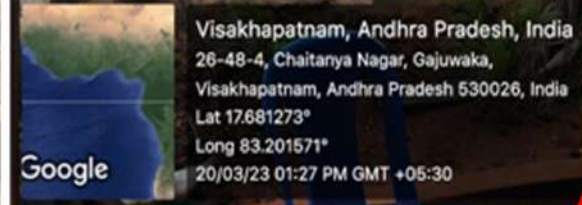

GPS Map Camera

Visakhapatnam, Andhra Pradesh, India
26-48-4, Chaitanya Nagar, Gajuwaka,
Visakhapatnam, Andhra Pradesh 530026, India
Lat 17.681273°
Long 83.201571°
20/03/23 01:28 PM GMT +05:30

Google

GPS Map Camera