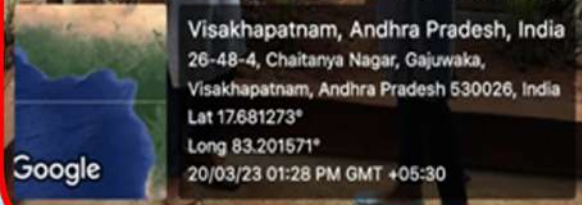

Visakhapatnam, Andhra Pradesh, India
26-48-4, Chaitanya Nagar, Gajuwaka,
Visakhapatnam, Andhra Pradesh 530026, India
Lat 17.681273°
Long 83.201571°
20/03/23 01:28 PM GMT +05:30

Google